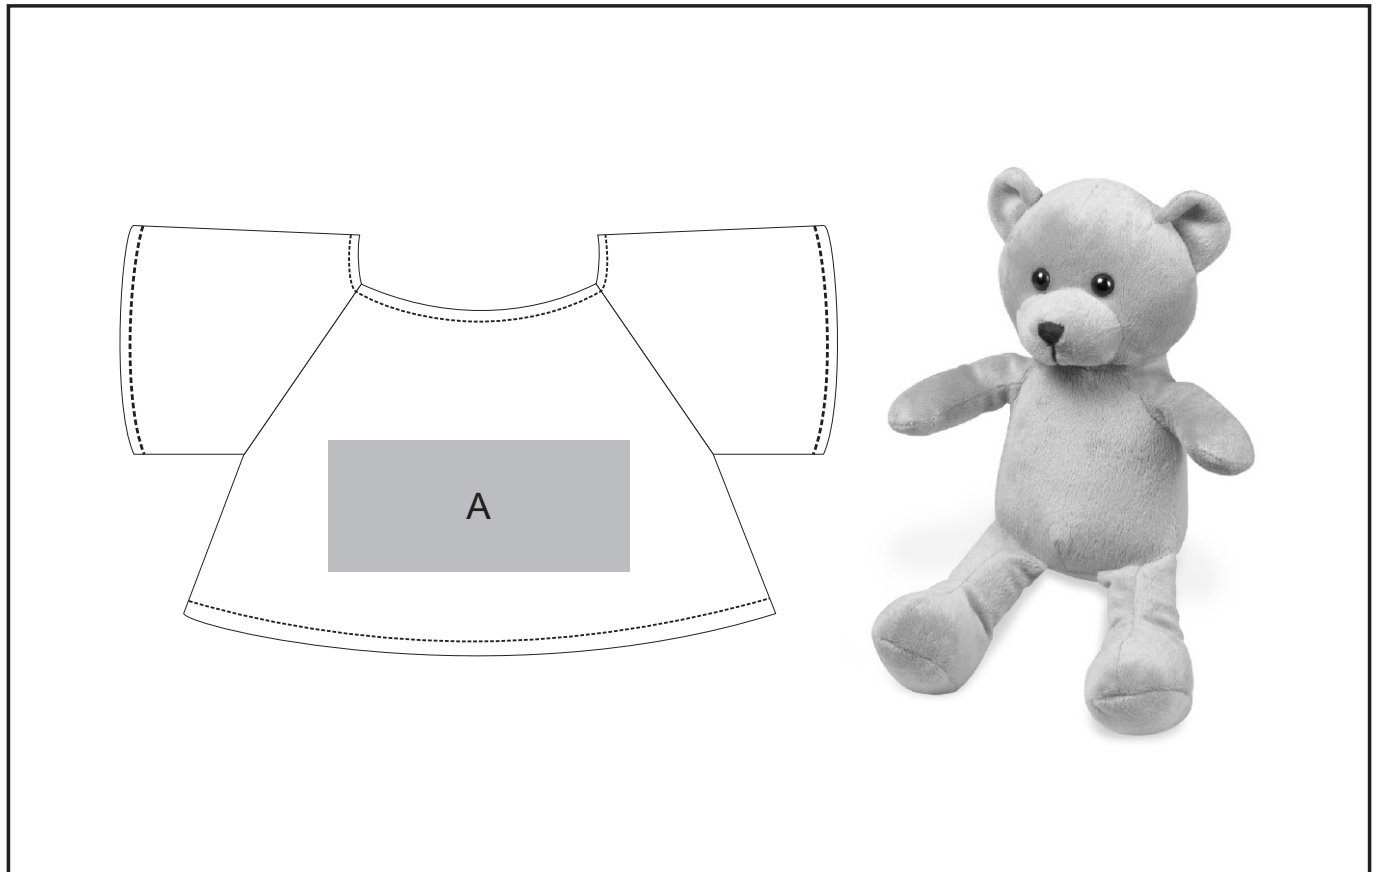

GIFT-17171

Cuddles Plush Toy

Need to know:

- Includes 1-Colour, 1-Position Screen Print (setup fee applies)

Branding Options:

Position A

1. Screen Print (SB) - 1 Colour
Size: 80mm wide x 35mm high
2. Digital Transfer (DTC) - Full Colour
Size: 80mm wide x 35mm high